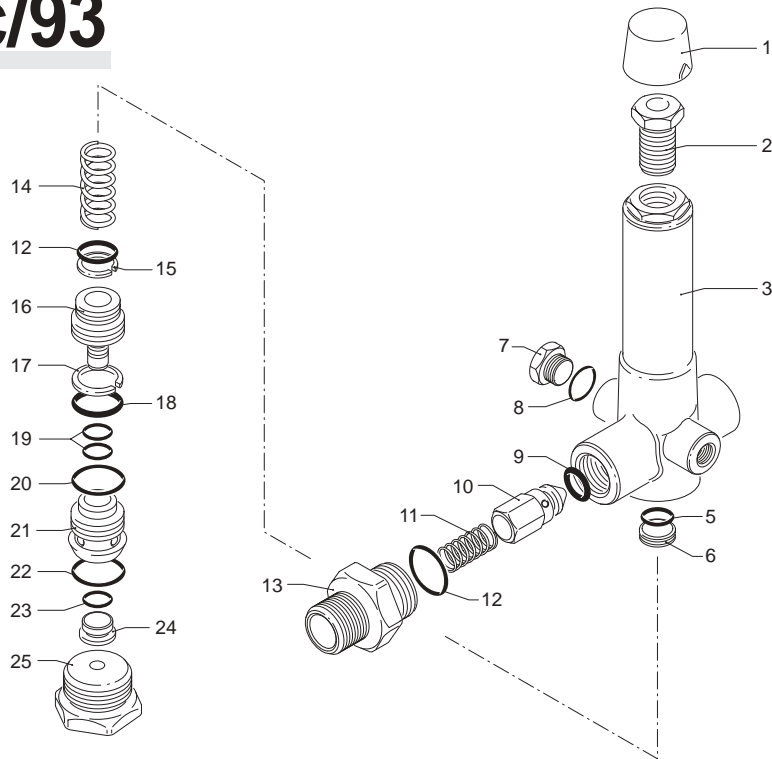

Zeromatic/93

Pos.	Code	Description	Qty.
1	1020120	Cover	1
2	1020080	Bolt	1
3	1560120	Valve housing	1
4	1560200	Valve housing	1
5	740260	Pressure gauge	1
6	770570	O-Ring	1
7	1020070	Piston	1
8	880531	Plug	1
9	820520	O-Ring	1
10	1560150	O-Ring	1
11	1560100	Shutter valve	1
12	1560140	Spring	1
13	960160	O-Ring	2
14	1560130	Threaded adaptor 3/8" G	1
15	1560210	Threaded adaptor 3/8" NPT	1
16	1020110	Spring	1
17	1020190	Back-Up ring	1
18	1020040	Piston	1
19	1020200	Back-Up ring	1
20	390060	O-Ring	1
21	600180	O-Ring	2
22	770260	O-Ring	1
23	1020031	Seat	1
24	550350	O-Ring	1
25	880840	O-Ring	1
	1020061	Valve seat	1
	1020020	By-Pass plug	1
	1020290	By-Pass plug NPT	1

Legend

AR2882

Repair Kits

O-Rings
Kit 1830

Pos.	Qty.
5	1
9	1
12	2
15	1
17	1
18	1
19	2
20	1
22	1
23	1