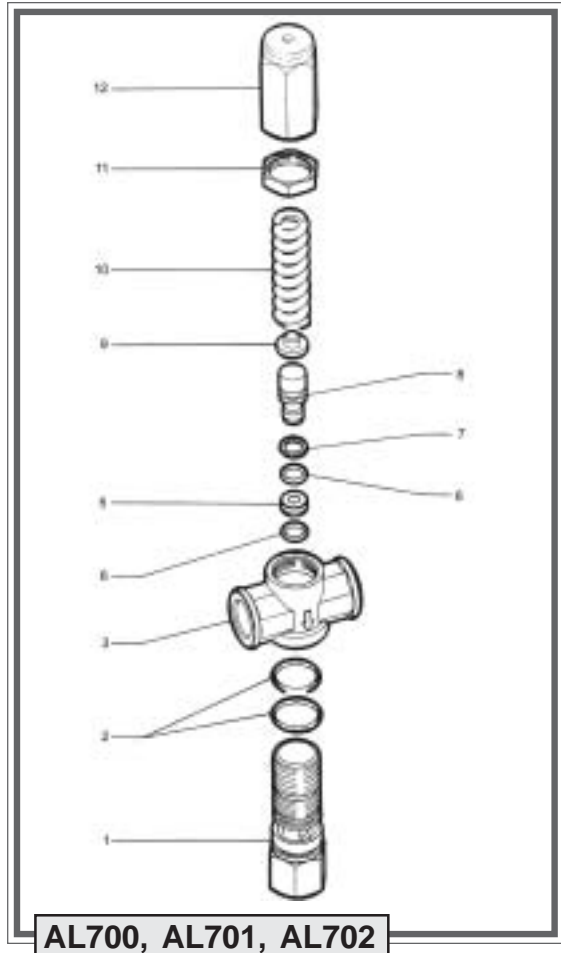

“VRS” Unloader Valve

AL621, AL623

POS	CODE	QTY	DESCRIPTION
1	005-150010	1	3/8 FEM. GAS check connector
	005-150087	1	3/8 FEM. NPT check connector
2	005-060108	3	O-ring 2068 70SH
3	005-100002	1	Shutter spring
4	005-120000	1	Shutter
5	005-060109	1	O-ring 6312 90SH
7	005-030101	1	M8 lock nut
8	005-400300	1	Knob
9	005-150101	1	Washer
10	005-400400	1	1450 psi spring (yellow)
	005-400401	1	2900 psi spring (red)
11	005-150011	1	Stem guide union
12	005-000102	2	Back-up ring
13	005-060106	1	O-ring 2031 70SH
14	030-160515	1	Stem
15	005-160301	1	ø 3 x 12 mm spring pin
16	030-000125	2	Back-up ring
17	102-060115	1	O-ring 3043 70SH
18	009-020028	1	3/8 FEM. GAS body
20	001-060129	1	O-ring 2043 90SH
21	001-160200	1	ø 7 seat
22	001-160008	1	ø 11/32 ball
23	005-100003	1	Ball spring
24	005-150009	1	3/8 FEM. GAS seat union
	005-150088	1	3/8 FEM. NPT seat union
25	005-030200	2	M8 nut
	005-650213	13	Repair kit

“VS25” Safety Valve

POS	CODE	QTY	DESCRIPTION
1	035-021101	1	Threaded sleeve M20 x 1
2	005-060108	2	O-ring 2068 70SH
3	035-020087	1	Body
5	017-160217	1	Seat
6	004-060113	2	O-ring 2031 viton
7	014-000123	1	Back-up ring
8	035-650417	1	Frame with ball
9	035-030603	1	Disk
10	035-400404	1	3650 psi spring
	035-400405	1	2900 psi spring
	035-400406	1	2175 psi spring
11	035-060033	1	Stop ring nut
12	035-100140	1	Knob
	035-650220	5	Repair kit