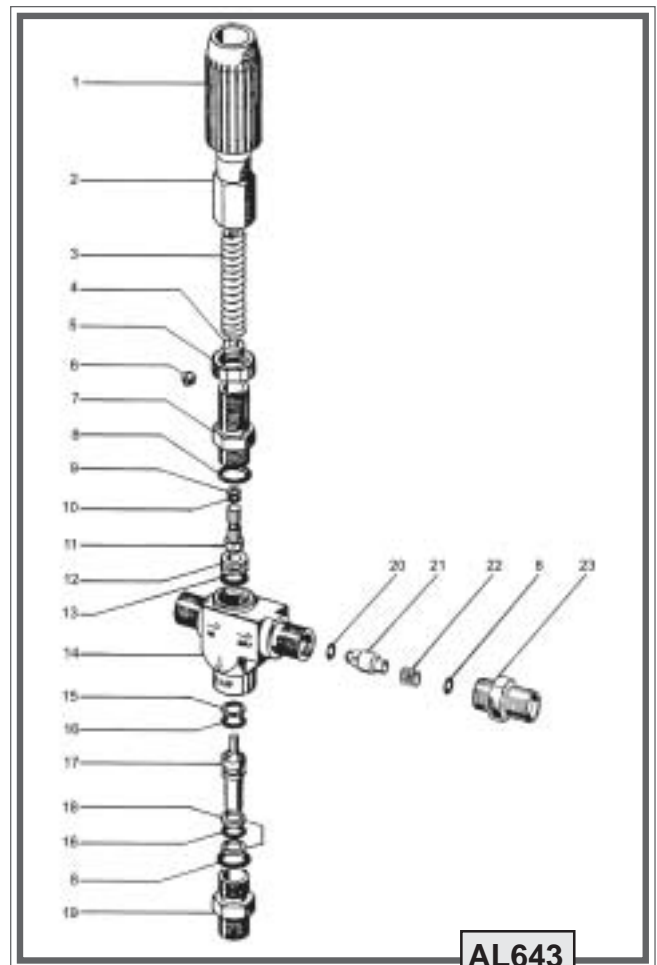

“VS25” Safety Valve

POS	CODE	QTY	DESCRIPTION
1	035-021101	1	Threaded sleeve M20 x 1
2	005-060108	2	O-ring 2068 70SH
3	035-020087	1	Body
5	017-160217	1	Seat
6	004-060113	2	O-ring 2031 viton
7	014-000123	1	Back-up ring
8	035-650417	1	Frame with ball
9	035-030603	1	Disk
10	035-400404	1	3650 psi spring
	035-400405	1	2900 psi spring
	035-400406	1	2175 psi spring
11	035-060033	1	Stop ring nut
12	035-100140	1	Knob
	035-650220	5	Repair kit

“VR2 ” Unloader Valve

POS	CODE	QTY	DESCRIPTION
1	008-100104	1	Knob
2	008-100105	1	Adjusting knob
3	008-100011	1	Pressure spring
4	008-150103	1	Stem pusher washer
5	008-060014	1	Adjusting ring nut
6	008-060301	1	M4 dowel
7	008-150019	1	Adjusting union
8	001-060101	3	O-ring 2050 70SH
9	008-000107	1	Back-up ring
10	008-060126	1	O-ring 2012 70 SH
11	008-160505	1	Stem
12	001-160200	1	ø 7 seat
13	001-060129	1	O-ring 2043 90SH
14	008-020024	1	Body
15	008-000108	1	Back-up ring
16	005-060106	2	O-ring 2031 70SH
17	008-130400	1	Plunger
18	008-000109	2	Back-up ring
19	008-150020	1	Plunger guide union
20	008-060121	1	O-ring 2021 70SH
21	008-120001	1	Shutter
22	008-100012	1	Spring
23	008-150060	1	Check connector
	008-650204	14	Repair kit