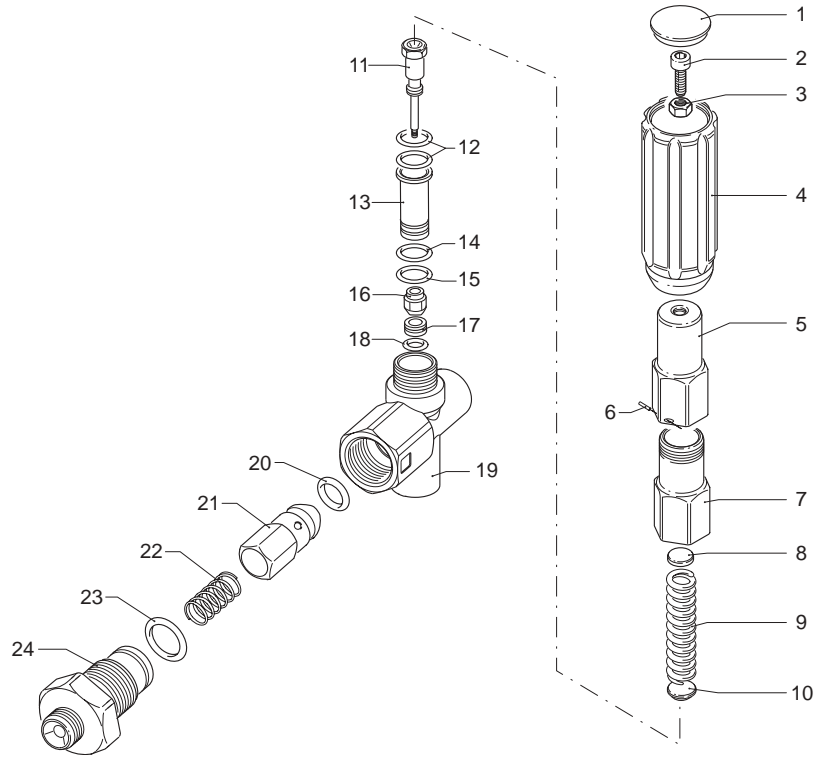

Legend

AR20831

Repair Kits

Pos.	Code	Description	Qty.
1	1560580	Cover	1
2	320360	Bolt	1
3	1660210	Nut	1
4	1560400	Handle	1
5	1560420	Bolt	1
6	1080070	Pin	1
7	2260120	Spring guide	1
8	2260140	Upper plate	1
9	1560350	Spring	1
10	2260130	Lower plate	1
11	2260060	Piston	1
12	2260100	O-Ring	2
13	2260040	Piston guide	1
14	740290	O-Ring	1
15	394280	O-Ring	1
16	2260070	By-pass jet	1
17	2260080	Seat	1
18	1260740	O-Ring	1
19	2260170	Valve housing	1
20	1560151	O-Ring	1
21	2260030	Shutter valve	1
22	1560140	Spring	1
23	770130	O-Ring	1
24	2260020	3/8" G threaded adapter	1

O-Rings
Kit 2876

Pos.	Qty.
12	2
14	1
15	1
18	1
20	1
23	1