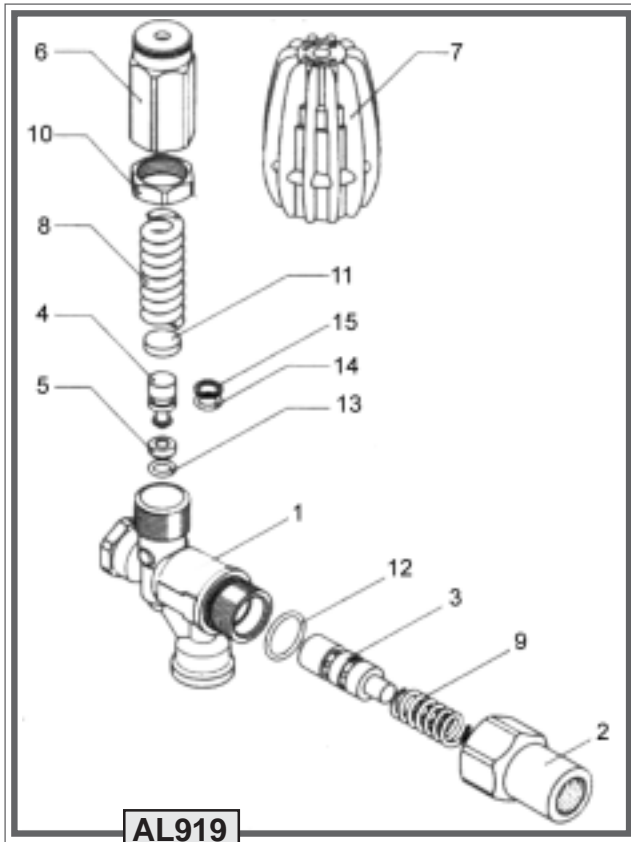

“Saturn” Unloader Valve

AL919

POS	CODE	QTY	DESCRIPTION
↑	037-020088	1	3/8 FEM Gas Body
↑	037-020089	1	3/8 FEM NPT Body
2	037-1500118	1	3/8 FEM Gas check connector
2	037-1500119	1	3/8 FEM NPT check connector
3	037-130403	1	Piston
4	037-120011	1	Shutter
5	037-160222	1	Seat
6	037-100142	1	Knob
7	037-100144	1	Protection knob
8	037-400503	1	Adjusting connection
9	037-100042	1	By-pass spring
10	037-060037	1	Ring nut
11	037-030604	1	O-Ring 1,78x20,35
12	110-060149	1	O-Ring 1,78x20,35
13	005-060105	1	O-Ring 1,78x7,66
14	014-060113	1	O-Ring 1,78x7,66 in Viton
15	014-000123	1	Back-up ring 11x8,1x1,1
	037-650225	6	Repair Kit

“VR2 ” Unloader Valve

POS	CODE	QTY	DESCRIPTION
1	008-100104	1	Knob
2	008-100105	1	Adjusting knob
3	008-100011	1	Pressure spring
4	008-150103	1	Stem pusher washer
5	008-060014	1	Adjusting ring nut
6	008-060301	1	M4 dowel
7	008-150019	1	Adjusting union
8	001-060101	3	O-ring 2050 70SH
9	008-000107	1	Back-up ring
10	008-060126	1	O-ring 2012 70 SH
11	008-160505	1	Stem
12	001-160200	1	ø 7 seat
13	001-060129	1	O-ring 2043 90SH
14	008-020024	1	Body
15	008-000108	1	Back-up ring
16	005-060106	2	O-ring 2031 70SH
17	008-130400	1	Plunger
18	008-000109	2	Back-up ring
19	008-150020	1	Plunger guide union
20	008-060121	1	O-ring 2021 70SH
21	008-120001	1	Shutter
22	008-100012	1	Spring
23	008-150060	1	Check connector
	008-650204	14	Repair kit