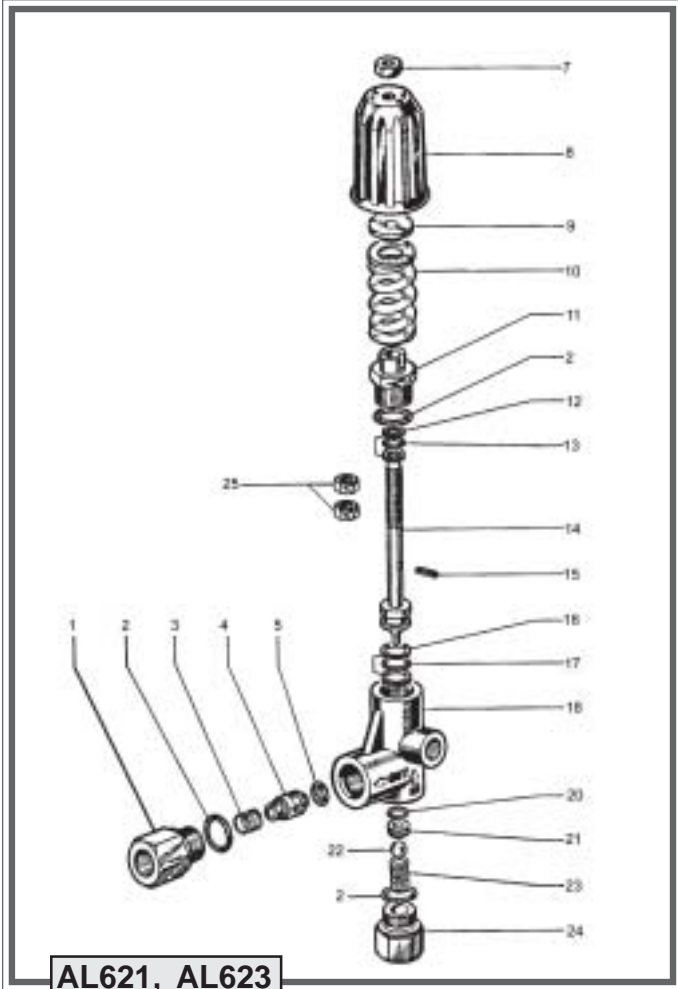

“VRS” Unloader Valve

AL621, AL623

POS	CODE	QTY	DESCRIPTION
1	005-150010	1	3/8 FEM. GAS check connector
	005-150087	1	3/8 FEM. NPT check connector
2	005-060108	3	O-ring 2068 70SH
3	005-100002	1	Shutter spring
4	005-120000	1	Shutter
5	005-060109	1	O-ring 6312 90SH
7	005-030101	1	M8 lock nut
8	005-400300	1	Knob
9	005-150101	1	Washer
10	005-400400	1	1450 psi spring (yellow)
	005-400401	1	2900 psi spring (red)
11	005-150011	1	Stem guide union
12	005-000102	2	Back-up ring
13	005-060106	1	O-ring 2031 70SH
14	030-160515	1	Stem
15	005-160301	1	ø 3 x 12 mm spring pin
16	030-000125	2	Back-up ring
17	102-060115	1	O-ring 3043 70SH
18	009-020028	1	3/8 FEM. GAS body
20	001-060129	1	O-ring 2043 90SH
21	001-160200	1	ø 7 seat
22	001-160008	1	ø 11/32 ball
23	005-100003	1	Ball spring
24	005-150009	1	3/8 FEM. GAS seat union
	005-150088	1	3/8 FEM. NPT seat union
25	005-030200	2	M8 nut
	005-650213	13	Repair kit

“VS25” Safety Valve

POS	CODE	QTY	DESCRIPTION
1	035-021101	1	Threaded sleeve M20 x 1
2	005-060108	2	O-ring 2068 70SH
3	035-020087	1	Body
5	017-160217	1	Seat
6	004-060113	2	O-ring 2031 viton
7	014-000123	1	Back-up ring
8	035-650417	1	Frame with ball
9	035-030603	1	Disk
10	035-400404	1	3650 psi spring
	035-400405	1	2900 psi spring
	035-400406	1	2175 psi spring
11	035-060033	1	Stop ring nut
12	035-100140	1	Knob
	035-650220	5	Repair kit